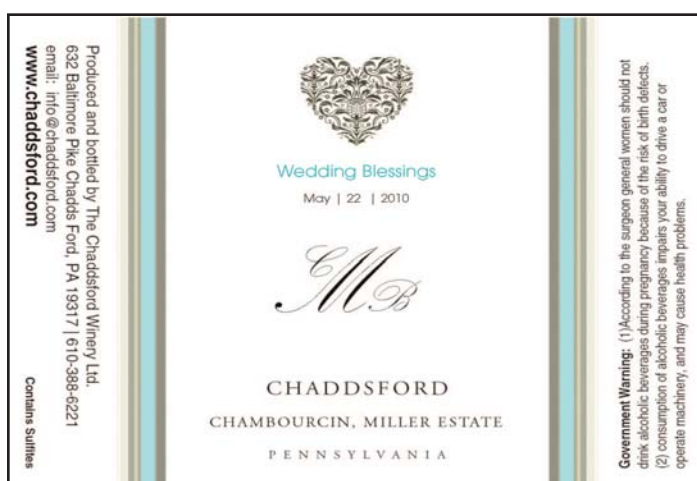

Chaddsford Private Label Designs

Label #1 - Wreath

Label #2 - Red & Green Stripe

Label #3 - Holiday Tree

Label #4 - Snowflake

Label #5 - Black Heart

Label #6 - Brown Heart Stripes

Label #7 - Wedding Bells