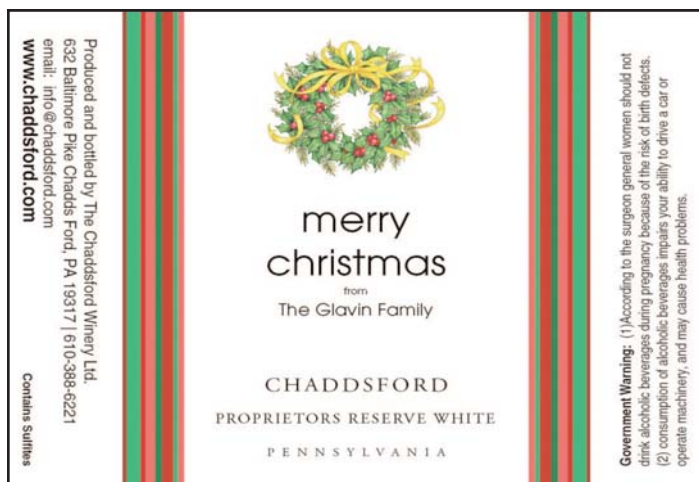

Chaddsford Private Label Designs

Label #1 - Wreath

Label #2 - Red & Green Stripe

Label #3 - Holiday Tree

Label #4 - Snowflake

Label #5 - Black Heart

Label #6 - Brown Heart Stripes

Label #7 - Wedding Bells

Label #8 - Wedding Doves

Label #9 - Green Heart Stripes

Label #10 - Black Present

Label #11 - Presents Green Stripe

Label #12 - Presents Orange Stripe

Label #13 - Streamers

Label #14 - Green Stripe